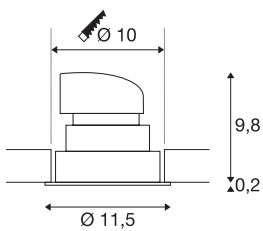

RENISTO DL

LED indoor recessed ceiling light, round, white, 3000K, 36°, 16W

The simplicity and effectiveness of the innovative RENISTO DL system recessed fitting is captivating. Available in square and round designs as well as three sizes, all versions are equipped with powerful, warm white LEDs. The products in the RENISTO DL system can be combined in a myriad of ways with suitable interior covers. The electrical connection is made directly to the 230V mains supply.

TECHNICAL DATA

Item no.:	1001841
Primary nominal voltage	220-240V ~50/60Hz mA/V
Secondary power / secondary voltage	350 mA/V
Vertical tilting range	30 °
Horizontal rotation range	350 °
Height	10.0 cm
Diameter	11.5 cm
Installation diameter	10.0 cm
Installation depth	10.0 cm
Net weight	0.432 kg
Gross weight	0.537 kg
IP Code	IP 20
Safety class	II
Assembly	Recessed
Assembly details	Ceiling
Dimming technology	trailing edge
Wattage	16 W
Lumen	900 lm
Colour temperature	3000 Kelvin
Beam angle	36 °
Color	white
CRI	>80