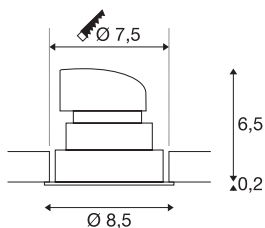

## RENISTO DL

LED indoor recessed ceiling light, round, white, 3000K, 36°, 9,6W

The simplicity and effectiveness of the innovative RENISTO DL system recessed fitting is captivating. Available in square and round designs as well as three sizes, all versions are equipped with powerful, warm white LEDs. The products in the RENISTO DL system can be combined in a myriad of ways with suitable interior covers. The electrical connection is made directly to the 230V mains supply.

## TECHNICAL DATA

Item no.:	1001847
Primary nominal voltage	220-240V ~50/60Hz mA/V
Secondary power / secondary voltage	500 mA/V
Vertical tilting range	30 °
Horizontal rotation range	350 °
Height	6.7 cm
Diameter	8.5 cm
Installation diameter	7.5 cm
Installation depth	7.0 cm
Net weight	0.226 kg
Gross weight	0.285 kg
IP Code	IP 20
Safety class	II
Assembly	Recessed
Assembly details	Ceiling
Dimming technology	Leading edge
Wattage	9.6 W
Lumen	500 lm
Colour temperature	3000 Kelvin
Beam angle	36 °
Color	white
CRI	>80