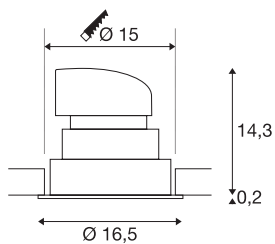

RENISTO DL

LED indoor recessed ceiling light, round, white, 3000K, 40°, 29W

The simplicity and effectiveness of the innovative RENISTO DL system recessed fitting is captivating. Available in square and round designs as well as three sizes, all versions are equipped with powerful, warm white LEDs. The products in the RENISTO DL system can be combined in a myriad of ways with suitable interior covers. The electrical connection is made directly to the 230V mains supply.

TECHNICAL DATA

Item no.:	1001848
Primary nominal voltage	220-240V ~50/60Hz mA/V
Secondary power / secondary voltage	700 mA/V
Vertical tilting range	30 °
Horizontal rotation range	350 °
Height	14.5 cm
Diameter	16.5 cm
Installation diameter	15.0 cm
Installation depth	15.0 cm
Net weight	1.025 kg
Gross weight	1.255 kg
IP Code	IP 20
Safety class	II
Assembly	Recessed
Assembly details	Ceiling
Dimming technology	trailing edge
Wattage	29 W
Lumen	2500 lm
Colour temperature	3000 Kelvin
Beam angle	40 °
Color	white
CRI	>80