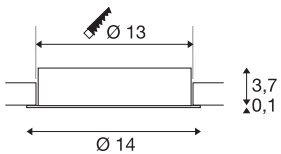

## OCCULDAS 14 MOVE

recessed fitting, LED, 3000K, direct, tiltable, white, 6W

The OCCULDAS 14 MOVE dimmable recessed ceiling light was designed exclusively by David Morgan and is fitted with a 6W premium LED. The centre moving spot provides direct illumination. Thanks to the built-in LED driver, the luminaire is suitable for direct connection to a 230V mains supply. The OCCULDAS series is available in other variants.

## TECHNICAL DATA

Item no.:	117341
Lamps included	0
Number of different light outlets	1
Primary nominal voltage	220-240V ~50/60Hz mA/V
Secondary power / secondary voltage	350 mA/V
Vertical tilting range	25 °
Horizontal rotation range	350 °
Height	3.8 cm
Diameter	14.0 cm
Installation diameter	13.0 cm
Installation depth	3.7 cm
Net weight	0.551 kg
Gross weight	0.709 kg
IP Code	IP 20
Safety class	II
Assembly	Recessed
Assembly details	Ceiling
Dimming technology	trailing edge
Wattage	7.8 W
Lumen	700 lm
Colour temperature	3000 Kelvin
Beam angle	40 °

Color	white
CRI	>80
Binning	6
LXXBXX data	70/50
Service life	40000 h

**Notes**

---

---

---

---

---