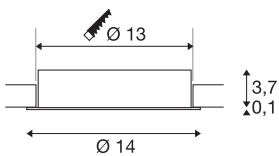

## TECHNICAL DATA

Item no.:	117331
Lamps included	0
Number of different light outlets	1
Primary nominal voltage	220-240V ~50/60Hz mA/V
Secondary power / secondary voltage	350 mA/V
Height	3.8 cm
Diameter	14.0 cm
Installation diameter	13.0 cm
Installation depth	3.7 cm
Net weight	0.44 kg
Gross weight	0.621 kg
IP Code	IP 20
Safety class	II
Assembly	Recessed
Assembly details	Ceiling
Dimming technology	trailing edge
Wattage	15 W
Lumen	810 lm
Colour temperature	3000 Kelvin
Beam angle	120 °
Color	white
CRI	>80

<b>Binning</b>	6
<b>LXXBXX data</b>	70/50
<b>Service life</b>	25000 h
<b>BIG WHITE Page</b>	411

**Notes**

---

---

---

---

---