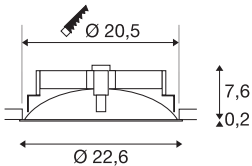

TECHNICAL DATA

Item no.:	117311
Lamps included	0
Primary nominal voltage	200-240V ~50/60Hz mA/V
Secondary power / secondary voltage	700 mA/V
Height	7.8 cm
Diameter	22.6 cm
Installation diameter	20.5 cm
Installation depth	8.5 cm
Net weight	1.337 kg
Gross weight	1.83 kg
IP Code	IP 20
Safety class	II
Assembly	Recessed
Assembly details	Ceiling
Dimming technology	Leading edge
Wattage	26 W
Lumen	1500 lm
Colour temperature	3000 Kelvin
Beam angle	120 °
Color	white
CRI	>80
Binning	6

LXXBXX data	70/50
Service life	30000 h
BIG WHITE Page	411

Notes
