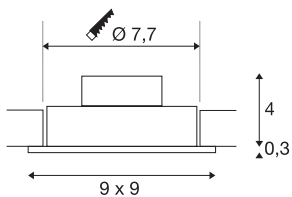

PIREQ 77

square, downlight, matt black, 6W, 38°, 3000K, incl. driver, clip spring

The simplicity and effectiveness of the innovative PIREQ 68 is captivating. It is available in matt black, white, or brushed aluminium, in round or square form as well as single-headed or as multi-lamp. Equipped with a powerful, warm white premium COB LED in a tiltable mount, as well as LED driver included in the scope of supply, the set can be used in any lighting situation. The electrical connection is made directly to the 230V mains supply.

TECHNICAL DATA

Item no.:	1000247
Lamps included	0
Primary nominal voltage	220-240V ~50/60Hz mA/V
Secondary power / secondary voltage	350 mA/V
Vertical tilting range	30 °
Length	9.0 cm
Width	9.0 cm
Height	3.5 cm
Installation diameter	7.7 cm
Installation depth	4.0 cm
Net weight	0.265 kg
Gross weight	0.316 kg
IP Code	IP 20
Safety class	II
Assembly	Recessed
Assembly details	Ceiling
Wattage	8 W
Lumen	700 lm
Colour temperature	3000 Kelvin
Beam angle	38 °
Color	black
CRI	>80