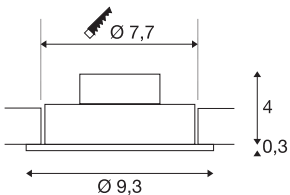

## PIREQ 77

round, matt black, 6W, 38°, 3000K, incl. driver, clip spring.

The simplicity and effectiveness of the innovative PIREQ 68 is captivating. It is available in matt black, white, or brushed aluminium, in round or square form as well as single-headed or as multi-lamp. Equipped with a powerful, warm white premium COB LED in a tiltable mount, as well as LED driver included in the scope of supply, the set can be used in any lighting situation. The electrical connection is made directly to the 230V mains supply.

## TECHNICAL DATA

Item no.:	1000244
Lamps included	0
Primary nominal voltage	220-240V ~50/60Hz mA/V
Secondary power / secondary voltage	350 mA/V
Vertical tilting range	30 °
Height	3.5 cm
Diameter	9.3 cm
Installation diameter	7.7 cm
Installation depth	4.0 cm
Net weight	0.251 kg
Gross weight	0.308 kg
IP Code	IP 20
Safety class	II
Assembly	Recessed
Assembly details	Ceiling
Wattage	8 W
Lumen	700 lm
Colour temperature	3000 Kelvin
Beam angle	38 °
Color	black
CRI	>80
Binning	3