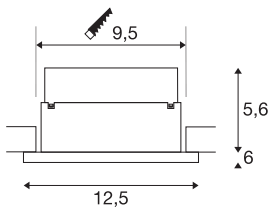

P-LIGHT

recessed fitting, LED, 6000K, round, white, 5W

P-LIGHT suitable for use as emergency lighting for wall and ceiling installation. The two rigid lamp heads are each fitted with a 2W LED. The safety lights are fitted with two built-in Ni-MH rechargeable batteries and an auto test function. The emergency operating time of the luminaires is three hours. The luminaires can be operated permanently switched on / stand-by operation. The electrical connection is directly to the 230V supply. Other variants of the P-LIGHT series are available.

TECHNICAL DATA

Item no.:	240006
Lamps included	0
Number of different light outlets	1
Primary nominal voltage	220-240V ~50Hz mA/V
Height	6.2 cm
Diameter	12.5 cm
Installation diameter	9.5 cm
Installation depth	7.5 cm
Net weight	0.408 kg
Gross weight	0.491 kg
IP Code	IP 20
Safety class	II
Assembly	Recessed
Assembly details	Ceiling
Wattage	5 W
Lumen	120 lm
Colour temperature	6000 Kelvin
Beam angle	90 °
Color	white
CRI	>70
LXXBXX data	70/50
Service life	25000 h