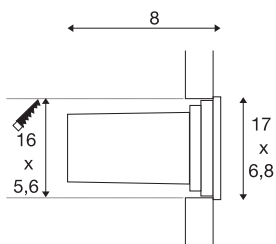

BRICK

outdoor wall light, LED, 3000K, IP44, brushed stainless steel, 1W

With the BRICK recessed wall light made from stainless steel, the installed SMD LEDs are covered by a frosted glass pane. The electrical connection of the luminaire, which comes in various colours of light, is made directly to the 230V mains supply. Thanks to its IP44 protection class, the luminaire is suitable for outdoor use. A mounting pot is included in the delivery for simple assembly.

TECHNICAL DATA

Item no.:	230232
Lamps included	0
Primary nominal voltage	230V ~50Hz mA/V
Width	17.0 cm
Height	6.8 cm
Depth	8.0 cm
Installation length	5.6 cm
Installation width	16.0 cm
Installation depth	9.0 cm
Net weight	0.564 kg
Gross weight	0.628 kg
IP Code	IP 44
Safety class	I
Assembly	Recessed
Assembly details	Wall
Wattage	1 W
Lumen	30 lm
Colour temperature	3000 Kelvin
Color	stainless steel
CRI	>80
LXXBXX data	70/50
Service life	20000 h