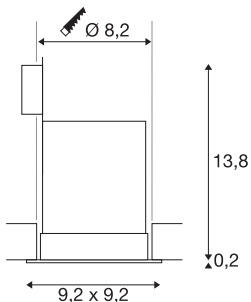

## CONTONE

recessed light, LED, 2000-3000K, square, white, rigid, 13W, including leaf springs

With the CONTONE recessed ceiling light you can set the lighting mood however you desire. When dimming the built-in premium COB LED module, the colour of light changes from 3000K to 2000K, which is the same effect as when dimming a filament lamp. The electrical connection is made directly to the 230V mains supply thanks to the built-in LED driver.

## TECHNICAL DATA

Item no.:	161301
Lamps included	0
Primary nominal voltage	220-240V ~50/60Hz mA/V
Secondary power / secondary voltage	350 mA/V
Length	9.2 cm
Width	9.2 cm
Height	14.0 cm
Installation diameter	8.2 cm
Installation depth	13.5 cm
Net weight	0.333 kg
Gross weight	0.426 kg
IP Code	IP 44
Safety class	II
Assembly	Recessed
Assembly details	Ceiling
Dimming technology	trailing edge
Wattage	16 W
Lumen	890 lm
Colour temperature	3000 Kelvin
Beam angle	30 °
Color	white
CRI	>90

<b>Binning</b>	6
<b>LXXBXX data</b>	70/50
<b>Service life</b>	40000 h
<b>BIG WHITE Page</b>	399

**Notes**

---

---

---

---

---