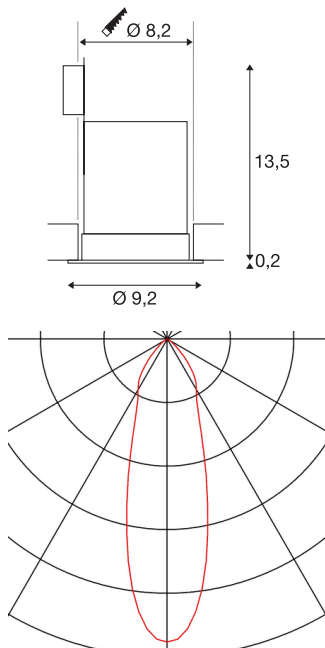

CONTONE

recessed fitting, LED, 2000-3000K, round, white, tiltable, 13W, including leaf springs

With the CONTONE recessed ceiling light you can set the lighting mood however you desire. When dimming the built-in premium COB LED module, the colour of light changes from 3000K to 2000K, which is the same effect as when dimming a filament lamp. The electrical connection is made directly to the 230V mains supply thanks to the built-in LED driver.

TECHNICAL DATA

Item no.:	161271
Lamps included	0
Primary nominal voltage	220-240V ~50/60Hz mA/V
Secondary power / secondary voltage	350 mA/V
Vertical tilting range	18 °
Height	13.7 cm
Diameter	9.2 cm
Installation diameter	8.2 cm
Installation depth	13.5 cm
Net weight	0.334 kg
Gross weight	0.42 kg
IP Code	IP 20
Safety class	II
Assembly	Recessed
Assembly details	Ceiling
Dimming technology	trailing edge
Wattage	16 W
Lumen	890 lm
Colour temperature	3000 Kelvin
Beam angle	30 °
Color	white
CRI	>90

Binning	6
LXXBXX data	70/50
Service life	40000 h
BIG WHITE Page	399

Notes
