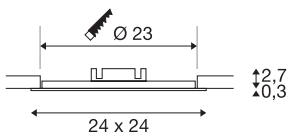

## SENSER 24

recessed light, LED, 3000K, square, white, 14W

The SENSER 24 recessed light made from aluminium is available in matt white or silver-grey finish, as well as with round or square shade. The 120° beam angle of the fixed, Premium LED module provides a broad and uniform base illumination. A suitable constant current driver providing 350mA is required to operate the recessed fitting.

## TECHNICAL DATA

Item no.:	162783
Lamps included	0
Secondary power / secondary voltage	350 mA/V
Length	24.0 cm
Width	24.0 cm
Height	3.0 cm
Installation length	23.0 cm
Installation width	23.0 cm
Installation depth	4.0 cm
Net weight	0.858 kg
Gross weight	1.07 kg
IP Code	IP 20
Safety class	III
Assembly	Recessed
Assembly details	Ceiling
Wattage	14 W
Lumen	970 lm
Colour temperature	3000 Kelvin
Beam angle	120 °
Color	white
CRI	>80
Binning	6