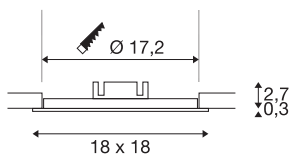

## SENSER 18

recessed light, LED, 3000K, square, white, 10W

The SENSER 18 recessed light made from aluminium is available in matt white or silver-grey finish, as well as with round or square shade. The 120° beam angle of the fixed, Premium LED module provides a broad and uniform base illumination. A suitable constant current driver providing 350mA is required to operate the recessed fitting.

## TECHNICAL DATA

Item no.:	162773
Lamps included	0
Secondary power / secondary voltage	350 mA/V
Length	18.0 cm
Width	18.0 cm
Height	3.0 cm
Installation length	17.2 cm
Installation width	17.2 cm
Installation depth	4.0 cm
Net weight	0.51 kg
Gross weight	0.652 kg
IP Code	IP 20
Safety class	III
Assembly	Recessed
Assembly details	Ceiling
Wattage	10 W
Lumen	560 lm
Colour temperature	3000 Kelvin
Beam angle	120 °
Color	white
CRI	>80
Binning	6