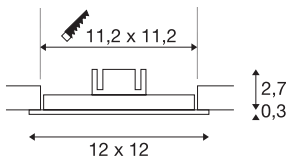

## SENSER 12

recessed light, LED, 3000K, square, white, 6W

The SENSER 6 recessed light made from aluminium is available in matt white or silver-grey finish, as well as with round or square shade. The 120° beam angle of the fixed, Premium LED module provides a broad and uniform base illumination. A suitable constant current driver providing 350mA is required to operate the recessed fitting.

## TECHNICAL DATA

Item no.:	162763
Lamps included	0
Secondary power / secondary voltage	350 mA/V
Length	12.0 cm
Width	12.0 cm
Height	3.0 cm
Installation length	11.2 cm
Installation width	11.2 cm
Installation depth	4.0 cm
Net weight	0.272 kg
Gross weight	0.371 kg
IP Code	IP 20
Safety class	III
Assembly	Recessed
Assembly details	Ceiling
Wattage	6 W
Lumen	240 lm
Colour temperature	3000 Kelvin
Beam angle	120 °
Color	white
CRI	>80
Binning	6