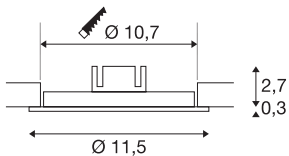

SENSER 12

recessed fitting, LED, 3000K, round, white, 6W

The SENSER 12 recessed light made from aluminium is available in matt white or silver-grey finish, as well as with round or square shade. The 120° beam angle of the fixed, Premium LED module provides a broad and uniform base illumination. A suitable constant current driver providing 350mA is required to operate the recessed fitting.

TECHNICAL DATA

Item no.:	162703
Lamps included	0
Secondary power / secondary voltage	350 mA/V
Height	3.0 cm
Diameter	11.5 cm
Installation diameter	10.7 cm
Installation depth	4.0 cm
Net weight	0.211 kg
Gross weight	0.328 kg
IP Code	IP 20
Safety class	III
Assembly	Recessed
Assembly details	Ceiling
Wattage	6 W
Lumen	240 lm
Colour temperature	3000 Kelvin
Beam angle	120 °
Color	white
CRI	>80
Binning	6
LXXBXX data	70/50
Service life	30000 h