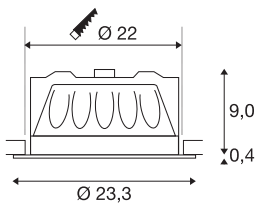

DOWNLIGHT 23

recessed fitting, LED, 3000K, round, white, without driver, 33W

The DOWNLIGHT 23 is fitted with an integrated 33W SMD LED. This recessed fitting made from aluminium and plastic is optionally available in neutral or warm white light colour, with a white housing. Thanks to the separately available LED driver, the DOWNLIGHT 23 recessed fitting can be used universally and can also be dimmed if required.

TECHNICAL DATA

Item no.:	160581
Lamps included	0
Height	9.4 cm
Diameter	23.3 cm
Installation diameter	22.0 cm
Installation depth	10.0 cm
Net weight	0.494 kg
Gross weight	0.779 kg
IP Code	IP 20
Safety class	III
Assembly	Recessed
Assembly details	Ceiling
Wattage	33 W
Lumen	3400 lm
Colour temperature	3000 Kelvin
Beam angle	100 °
Color	white
CRI	>80
Binning	6
LXXBXX data	70/50
Service life	20000 h