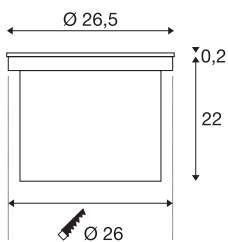

ADJUST 265

outdoor inground fitting, HIT, IP67, round, stainless steel 304, max. 70W

The walkable recessed ground luminaire with a round stainless steel cover and partially frosted glass is equipped with an adjustable G12 socket and a suitable ballast making it compatible with discharge lamps. Rated IP67, DASAR is suitable for outdoor use. The electrical connection is made directly to 230V mains supply. For simplified mounting, a suitable installation housing is included offering through-wiring possibility.

TECHNICAL DATA

Item no.:	228240
Socket	G12
Lamp	HIT-CE
Number of sockets	1
Lamps included	0
Primary nominal voltage	230V ~50Hz mA/V
Tilt range	15 °
Diameter	26.5 cm
Depth	20.0 cm
Installation diameter	26.0 cm
Installation depth	22.0 cm
Net weight	5.141 kg
Gross weight	5.758 kg
IP Code	IP 67
Safety class	I
Assembly	Recessed
Assembly details	Ground
Wattage	70 W
Mechanical loading	5 t
BIG WHITE Page	753