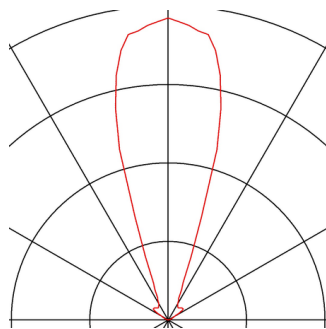

ADJUST 265

outdoor inground fitting, HIT, IP67, round, stainless steel 304, max. 70W

The walkable recessed ground luminaire with a round stainless steel cover and partially frosted glass is equipped with an adjustable G12 socket and a suitable ballast making it compatible with discharge lamps. Rated IP67, DASAR is suitable for outdoor use. The electrical connection is made directly to 230V mains supply. For simplified mounting, a suitable installation housing is included offering through-wiring possibility.

TECHNICAL DATA

Item no.:	228240
Socket	G12
Lamp	HIT-CE
Number of sockets	1
Lamps included	0
Primary nominal voltage	230V ~50Hz mA/V
Tilt range	15 °
Diameter	26.5 cm
Depth	20.0 cm
Installation diameter	26.0 cm
Installation depth	22.0 cm
Net weight	5.141 kg
Gross weight	5.758 kg
IP Code	IP 67
Safety class	I
Assembly	Recessed
Assembly details	Ground
Wattage	70 W
Mechanical loading	5 t
BIG WHITE Page	753