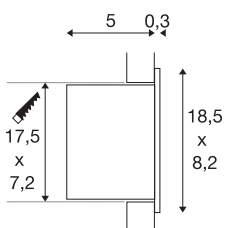

BEDSIDE

recessed fitting, LED, 3000K, silver-grey, right, with blue orientation light

Designed for space-saving recessed wall installation, the BEDSIDE reading light provides an innovative and user-friendly lighting concept. The elegant luminaire is made from silver-grey coated aluminium and offers professionally manufactured mechanic, along with modern LED technology. If needed, the lamp is unlocked by pressing the blue glowing switch and can be folded out. At the same time, the night light switches to the lamp head that surrounds the incorporated 3W Power LED. A suitable constant current driver providing 700mA is required to operate the recessed luminaire. We strongly recommend our model 464200. This luminaire contains built-in LED lamps.

TECHNICAL DATA

Item no.:	146252
Lamps included	0
Secondary power / secondary voltage	700 mA/V
Vertical tilting range	90 °
Horizontal rotation range	350 °
Width	18.5 cm
Height	8.2 cm
Depth	5.3 cm
Installation length	7.2 cm
Installation width	17.5 cm
Installation depth	8.5 cm
Net weight	0.734 kg
Gross weight	0.884 kg
IP Code	IP 20
Safety class	III
Assembly	Recessed
Assembly details	Wall
Wattage	3 W
Lumen	110 lm
Colour temperature	3000 Kelvin
Beam angle	110 °
Color	grey