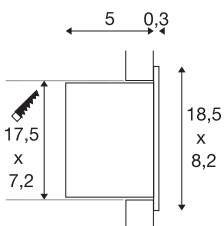

BEDSIDE

recessed fitting, LED, 3000K, silver-grey, left, with blue orientation light

Designed for space-saving recessed wall installation, the BEDSIDE reading light provides an innovative and user-friendly lighting concept. The elegant luminaire is made from silver-grey coated aluminium and offers professionally manufactured mechanic, along with modern LED technology. If needed, the lamp is unlocked by pressing the blue glowing switch and can be folded out. At the same time, the night light switches to the lamp head that surrounds the incorporated 3W Power LED. A suitable constant current driver providing 700mA is required to operate the recessed luminaire. We strongly recommend our model 464200. This luminaire contains built-in LED lamps.

TECHNICAL DATA

Item no.:	146242
Lamps included	0
Secondary power / secondary voltage	700 mA/V
Vertical tilting range	90 °
Horizontal rotation range	350 °
Width	18.5 cm
Height	8.2 cm
Depth	5.3 cm
Installation length	7.2 cm
Installation width	17.5 cm
Installation depth	8.5 cm
Net weight	0.728 kg
Gross weight	0.894 kg
IP Code	IP 20
Safety class	III
Assembly	Recessed
Assembly details	Wall
Wattage	3 W
Lumen	110 lm
Colour temperature	3000 Kelvin
Beam angle	110 °
Color	grey