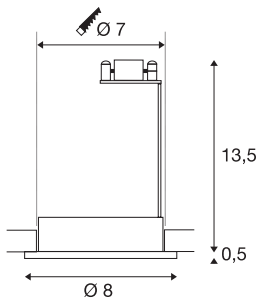

## DOLIX OUT

Outdoor recessed fitting, QR-C51, IP65, round, silver-grey, max. 35W, incl. clip springs

The DOLIX low-voltage recessed ceiling ring is made from aluminium and is equipped with a glass for protection against splashing water. Rated IP65 it can be used outdoors or in damp areas. To operate the recessed fitting, a matching transformer for low-voltage halogen lamps is required.

## TECHNICAL DATA

Item no.:	111008
Socket	GX5.3
Lamp	QR-C51
Number of sockets	1
Lamps included	0
Primary nominal voltage	12V ~50Hz mA/V
Width	14.0 cm
Depth	8.0 cm
Installation diameter	7.0 cm
Installation depth	13.5 cm
Net weight	0.308 kg
Gross weight	0.343 kg
IP Code	IP 65
Safety class	III
Assembly	Recessed
Assembly details	Ceiling
Wattage	35 W
Color	grey