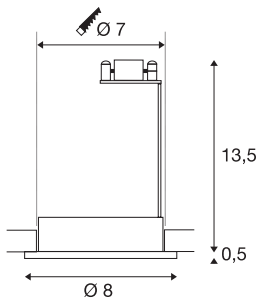

DOLIX OUT

Outdoor recessed fitting, QR-C51, IP65, round, chrome, max. 35W, incl. clip springs

The DOLIX low-voltage recessed ceiling ring is made from aluminium and is equipped with a glass for protection against splashing water. Rated IP65 it can be used outdoors or in damp areas. To operate the recessed fitting, a matching transformer for low-voltage halogen lamps is required.

TECHNICAL DATA

Item no.:	111002
Socket	GX5.3
Lamp	QR-C51
Number of sockets	1
Lamps included	0
Primary nominal voltage	12V ~50Hz mA/V
Height	14.0 cm
Diameter	8.0 cm
Installation diameter	7.0 cm
Installation depth	13.5 cm
Net weight	0.296 kg
Gross weight	0.329 kg
IP Code	IP 65
Safety class	III
Assembly	Recessed
Assembly details	Ceiling
Wattage	35 W
Color	chrome