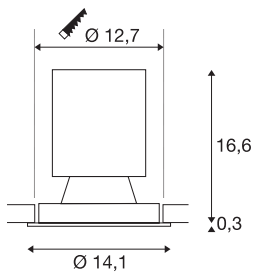

NEW TRIA DISK

recessed fitting, LED, 2700K, round, matt white, 60°, incl. clip springs

The NEW TRIA DISK recessed fitting is a combination of adjustable housing and most efficient LED technology. With minimal power consumption despite its high luminous flux and its neutral white LED light colour, the LED module of the recessed fitting can be replaced. This luminaire contains built-in LED lamps.

TECHNICAL DATA

Item no.:	113591
Lamps included	0
Primary nominal voltage	230V ~50/60Hz mA/V
Height	16.9 cm
Diameter	14.1 cm
Installation diameter	12.7 cm
Installation depth	16.7 cm
Net weight	0.797 kg
Gross weight	1.011 kg
IP Code	IP 20
Safety class	II
Assembly	Recessed
Assembly details	Ceiling
Dimming technology	Leading edge
Wattage	12 W
Lumen	800 lm
Colour temperature	2700 Kelvin
Beam angle	60 °
Color	white
CRI	>80
LXXBXX data	70/50
Service life	50000 h