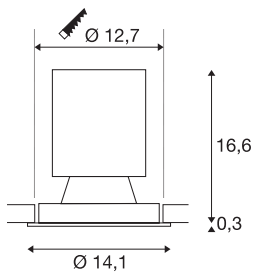

NEW TRIA DISK

recessed fitting, LED, 2700K, round, matt white, 35°, incl. clip springs

The NEW TRIA DISK recessed fitting is a combination of adjustable housing and most efficient LED technology. With minimal power consumption despite its high luminous flux and its neutral white LED light colour, the LED module of the recessed fitting can be replaced. This luminaire contains built-in LED lamps.

TECHNICAL DATA

| | |
|-------------------------|--------------------|
| Item no.: | 113581 |
| Lamps included | 0 |
| Primary nominal voltage | 230V ~50/60Hz mA/V |
| Height | 16.9 cm |
| Diameter | 14.1 cm |
| Installation diameter | 12.7 cm |
| Installation depth | 16.7 cm |
| Net weight | 0.804 kg |
| Gross weight | 1.007 kg |
| IP Code | IP 20 |
| Safety class | II |
| Assembly | Recessed |
| Assembly details | Ceiling |
| Dimming technology | Leading edge |
| Wattage | 12 W |
| Lumen | 800 lm |
| Colour temperature | 2700 Kelvin |
| Beam angle | 35 ° |
| Color | white |
| CRI | >80 |
| LXXBXX data | 70/50 |
| Service life | 50000 h |