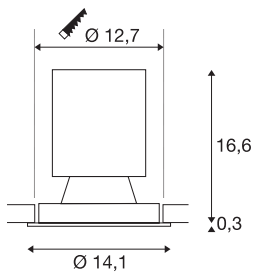

NEW TRIA DISK

recessed fitting, LED, 2700K, round, silver-grey, 35°, incl. clip springs

The NEW TRIA DISK recessed fitting is a combination of adjustable housing and most efficient LED technology. With minimal power consumption despite its high luminous flux and its neutral white LED light colour, the LED module of the recessed fitting can be replaced. This luminaire contains built-in LED lamps.

TECHNICAL DATA

Item no.:	113584
Lamps included	0
Primary nominal voltage	230V ~50/60Hz mA/V
Height	16.9 cm
Diameter	14.1 cm
Installation diameter	12.7 cm
Installation depth	16.7 cm
Net weight	0.8 kg
Gross weight	1.014 kg
IP Code	IP 20
Safety class	II
Assembly	Recessed
Assembly details	Ceiling
Dimming technology	Leading edge
Wattage	12 W
Lumen	800 lm
Colour temperature	2700 Kelvin
Beam angle	35 °
Color	grey
CRI	>80
LXXBXX data	70/50
Service life	50000 h