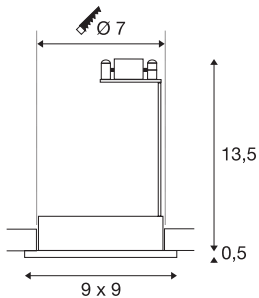

DOLIX OUT

Outdoor recessed fitting, QR-C51, IP65, square, titanium, max. 35W, incl. clip springs

The DOLIX OUT low-voltage recessed ceiling light is made from aluminium and is equipped with a glass for protection against splashing water. Rated IP65 it can be used outdoors or in damp areas. To operate the recessed fitting, a matching transformer for low-voltage halogen lamps is required.

TECHNICAL DATA

Item no.:	111127
Socket	GX5.3
Lamp	QR-C51
Number of sockets	1
Lamps included	0
Primary nominal voltage	12V ~50Hz mA/V
Length	8.9 cm
Width	8.9 cm
Height	14.0 cm
Installation diameter	7.0 cm
Installation depth	13.5 cm
Net weight	0.337 kg
Gross weight	0.368 kg
IP Code	IP 65
Safety class	III
Assembly	Recessed
Assembly details	Ceiling
Wattage	35 W
Color	grey