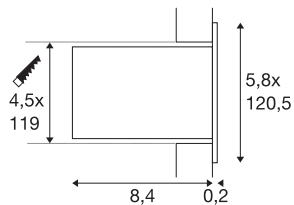

## TECHNICAL DATA

|                                     |               |
|-------------------------------------|---------------|
| Item no.:                           | 1000389       |
| Lamps included                      | 0             |
| Secondary power / secondary voltage | 700 mA/V      |
| Length                              | 120.5 cm      |
| Width                               | 5.8 cm        |
| Height                              | 8.6 cm        |
| Installation length                 | 119.0 cm      |
| Installation width                  | 4.5 cm        |
| Installation depth                  | 8.5 cm        |
| Net weight                          | 2.019 kg      |
| Gross weight                        | 2.562 kg      |
| IP Code                             | IP 20         |
| Safety class                        | III           |
| Assembly                            | Recessed      |
| Assembly details                    | Ceiling, Wall |
| Wattage                             | 31 W          |
| Lumen                               | 2230 lm       |
| Colour temperature                  | 3000 Kelvin   |
| Beam angle                          | 90 °          |
| Color                               | black         |
| CRI                                 | >80           |
| Binning                             | 3             |