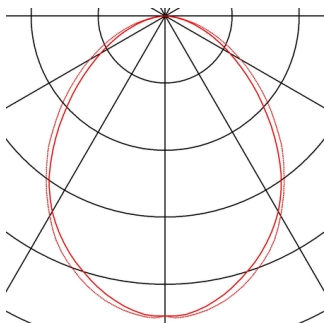

## TECHNICAL DATA

|                                     |               |
|-------------------------------------|---------------|
| Item no.:                           | 1000389       |
| Lamps included                      | 0             |
| Secondary power / secondary voltage | 700 mA/V      |
| Length                              | 120.5 cm      |
| Width                               | 5.8 cm        |
| Height                              | 8.6 cm        |
| Installation length                 | 119.0 cm      |
| Installation width                  | 4.5 cm        |
| Installation depth                  | 8.5 cm        |
| Net weight                          | 2.019 kg      |
| Gross weight                        | 2.562 kg      |
| IP Code                             | IP 20         |
| Safety class                        | III           |
| Assembly                            | Recessed      |
| Assembly details                    | Ceiling, Wall |
| Wattage                             | 31 W          |
| Lumen                               | 2230 lm       |
| Colour temperature                  | 3000 Kelvin   |
| Beam angle                          | 90 °          |
| Color                               | black         |
| CRI                                 | >80           |
| Binning                             | 3             |