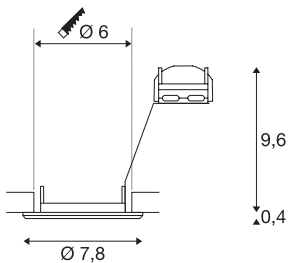

PIKA

recessed ceiling light, QPAR51, rigid, brass, max. 50W

The rigid high-voltage recessed fitting PIKA QPAR51 is available in white, chrome, brass and silver-grey. PIKA is a modern spotlight for extraordinary lighting. The electrical connection is made directly to the 230V mains supply.

TECHNICAL DATA

Item no.:	1000716
Socket	GU10
Lamp	QPAR51
Number of sockets	1
Lamps included	0
Primary nominal voltage	230V ~50Hz mA/V
Height	10.0 cm
Diameter	7.8 cm
Installation diameter	6.0 cm
Installation depth	10.0 cm
Net weight	0.122 kg
Gross weight	0.156 kg
IP Code	IP 20
Safety class	II
Assembly	Recessed
Assembly details	Ceiling
Number of through-wires	10
Wattage	50 W
Color	brass
BIG WHITE Page	396