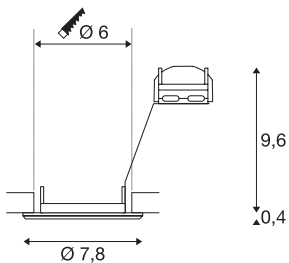

PIKA

recessed ceiling light, QPAR51, rigid, silver-grey, max. 50W

The rigid high-voltage recessed fitting PIKA QPAR51 is available in white, chrome, brass and silver-grey. PIKA is a modern spotlight for extraordinary lighting. The electrical connection is made directly to the 230V mains supply.

TECHNICAL DATA

Item no.:	1000717
Socket	GU10
Lamp	QPAR51
Number of sockets	1
Lamps included	0
Primary nominal voltage	230V ~50Hz mA/V
Height	10.0 cm
Diameter	7.8 cm
Installation diameter	6.0 cm
Installation depth	10.0 cm
Net weight	0.12 kg
Gross weight	0.149 kg
IP Code	IP 20
Safety class	II
Assembly	Recessed
Assembly details	Ceiling
Number of through-wires	10
Wattage	50 W
Color	grey
BIG WHITE Page	396