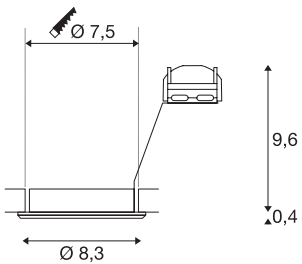

PIKA

recessed ceiling light, QPAR51, swivelling, chrome, max. 50W

The swivelling high-voltage recessed fitting PIKA QPAR51 is available with a white, chrome, brass or silver-grey housing, and allows the desired beam angle to be individually directed. PIKA is a modern spotlight for extraordinary lighting. The electrical connection is made directly to the 230V mains supply.

TECHNICAL DATA

Item no.:	1000719
Socket	GU10
Lamp	QPAR51
Number of sockets	1
Lamps included	0
Primary nominal voltage	230V ~50Hz mA/V
Tilt range	30 °
Height	10.0 cm
Diameter	8.3 cm
Installation diameter	7.5 cm
Installation depth	10.0 cm
Net weight	0.154 kg
Gross weight	0.18 kg
IP Code	IP 20
Safety class	II
Assembly	Recessed
Assembly details	Ceiling
Number of through-wires	10
Wattage	50 W
Color	chrome
BIG WHITE Page	397