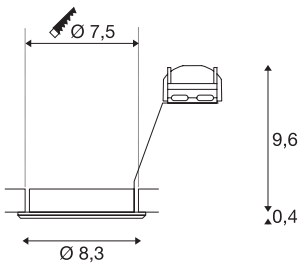

## PIKA

recessed ceiling light, QPAR51, swivelling, brass, max. 50W

The swivelling high-voltage recessed fitting PIKA QPAR51 is available with a white, chrome, brass or silver-grey housing, and allows the desired beam angle to be individually directed. PIKA is a modern spotlight for extraordinary lighting. The electrical connection is made directly to the 230V mains supply.

## TECHNICAL DATA

Item no.:	1000720
Socket	GU10
Lamp	QPAR51
Number of sockets	1
Lamps included	0
Primary nominal voltage	230V ~50Hz mA/V
Tilt range	30 °
Height	10.0 cm
Diameter	8.3 cm
Installation diameter	7.5 cm
Installation depth	10.0 cm
Net weight	0.153 kg
Gross weight	0.182 kg
IP Code	IP 20
Safety class	II
Assembly	Recessed
Assembly details	Ceiling
Number of through-wires	10
Wattage	50 W
Color	brass
BIG WHITE Page	397