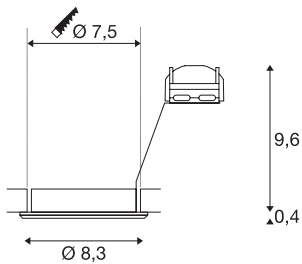

## PIKA

recessed ceiling light, QPAR51, swivelling, silver-grey, max. 50W

The swivelling high-voltage recessed fitting PIKA QPAR51 is available with a white, chrome, brass or silver-grey housing, and allows the desired beam angle to be individually directed. PIKA is a modern spotlight for extraordinary lighting. The electrical connection is made directly to the 230V mains supply.

## TECHNICAL DATA

Item no.:	1000721
Socket	GU10
Lamp	QPAR51
Number of sockets	1
Lamps included	0
Primary nominal voltage	230V ~50Hz mA/V
Tilt range	30 °
Height	10.0 cm
Diameter	8.3 cm
Installation diameter	7.5 cm
Installation depth	10.0 cm
Net weight	0.153 kg
Gross weight	0.19 kg
IP Code	IP 20
Safety class	II
Assembly	Recessed
Assembly details	Ceiling
Number of through-wires	10
Wattage	50 W
Color	grey
BIG WHITE Page	397