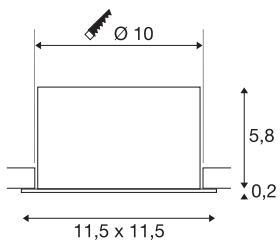

VERLUX

recessed ceiling light, LED, 3000K, asymmetrical, white, 10W

The light, square recessed VERLUX fitting with a round cut-out is available in various wattages and sizes. The square recessed ceiling light is made of aluminium and comes in a white colour. The rigid Premium LED insert produces homogeneous base illumination thanks to its wide beam angle. The modern spotlight for extraordinary lighting has asymmetric light emission. The luminaire comes with a dimmable constant current driver and is ready for connection to the 230 V mains supply.

TECHNICAL DATA

Item no.:	1000795
Lamps included	0
Number of different light outlets	1
Primary nominal voltage	220-240V ~50/60Hz mA/V
Secondary power / secondary voltage	350 mA/V
Length	11.5 cm
Width	11.5 cm
Height	6.0 cm
Installation diameter	10.0 cm
Installation depth	6.0 cm
Net weight	0.188 kg
Gross weight	0.26 kg
IP Code	IP 20
Safety class	II
Assembly	Recessed
Assembly details	Ceiling
Dimming technology	Leading edge
Wattage	8.6 W
Lumen	650 lm
Colour temperature	3000 Kelvin
Color	white
CRI	>80