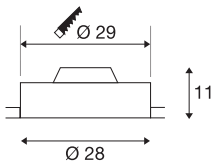

MEDO 30

recessed fitting, LED, 3000K, frameless, white, 1-10V

The high-quality MEDO 30 recessed ceiling light convinces with its clear form and the simple integration provided by its frameless installation. The MEDO 30 is dimmable via a 1-10V interface. Its integrated Premium LED gives pleasant lighting effects, and its built-in LED driver allows direct connection to 230V mains supply.

TECHNICAL DATA

| | |
|-------------------------------------|------------------------|
| Item no.: | 1000850 |
| Primary nominal voltage | 220-240V ~50/60Hz mA/V |
| Secondary power / secondary voltage | 350 mA/V |
| Height | 11.0 cm |
| Diameter | 28.0 cm |
| Installation diameter | 29.0 cm |
| Installation depth | 15.0 cm |
| Net weight | 1.094 kg |
| Gross weight | 1.585 kg |
| IP Code | IP 20 |
| Safety class | I |
| Assembly | Recessed |
| Assembly details | Ceiling |
| Dimming technology | 1-10V |
| Wattage | 15 W |
| Lumen | 1000 lm |
| Colour temperature | 3000 Kelvin |
| Beam angle | 105 ° |
| Color | white |
| CRI | >80 |
| UGR ≤ | 25 |
| Binning | 6 |