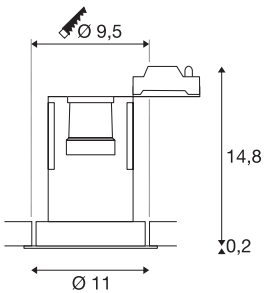

## KAHOLO

recessed ceiling light, E27, black, max. 50W

The round KAHOLO recessed fitting is equipped with an E27 socket. The recessed ring is rigid and has been designed for the use of an incandescent lamp for the E27 fixture. The recessed fitting is ready for direct connection to the 230V mains supply.

## TECHNICAL DATA

Item no.:	1000906
Socket	E27
Lamp	PAR20
Lamps included	0
Primary nominal voltage	230V ~50Hz mA/V
Tilt range	20 °
Height	15.0 cm
Diameter	11.0 cm
Installation diameter	9.5 cm
Installation depth	15.0 cm
Net weight	0.29 kg
Gross weight	0.362 kg
IP Code	IP 20
Safety class	II
Assembly	Recessed
Assembly details	Ceiling
Wattage	50 W
Color	black

## Recommended lamp

1001357	LED head mirror luminaire , E27, 2700K, 7W
1003093	LED DISK lamp , E27, 2700K, 1000lm, 360°, dimmable, white housing
1003099	LED lamp with mirrored head , G125, E27, 2000K - 2900K, 400lm, 280°, dimmable, gold