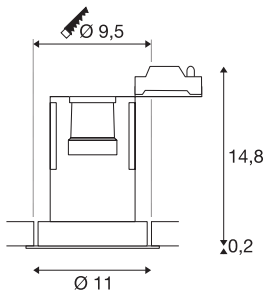

KAHOLO

recessed ceiling light, E27, white, max. 50W

The round KAHOLO recessed fitting is equipped with an E27 socket. The recessed ring is rigid and has been designed for the use of an incandescent lamp for the E27 fixture. The recessed fitting is ready for direct connection to the 230V mains supply.

TECHNICAL DATA

Item no.:	1000907
Socket	E27
Lamp	PAR20
Lamps included	0
Primary nominal voltage	230V ~50Hz mA/V
Tilt range	20 °
Height	15.0 cm
Diameter	11.0 cm
Installation diameter	9.5 cm
Installation depth	15.0 cm
Net weight	0.289 kg
Gross weight	0.36 kg
IP Code	IP 20
Safety class	II
Assembly	Recessed
Assembly details	Ceiling
Wattage	50 W
Color	white

Recommended lamp

1001357	LED head mirror luminaire , E27, 2700K, 7W
1003093	LED DISK lamp , E27, 2700K, 1000lm, 360°, dimmable, white housing
1003099	LED lamp with mirrored head , G125, E27, 2000K - 2900K, 400lm, 280°, dimmable, gold