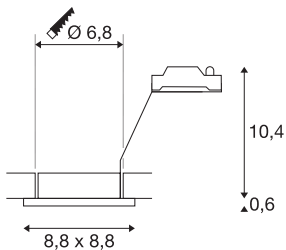

## DOLIX OUT QR-C51

square, white

The DOLIX OUT low-voltage recessed ceiling light is made from aluminium and is equipped with a glass for protection against splashing water. Rated IP65 it can be used outdoors or in damp areas. To operate the recessed fitting, a matching transformer for low-voltage halogen lamps is required.

### TECHNICAL DATA

Item no.:	1001161
Socket	GX5.3
Lamp	QR-C51
Number of sockets	1
Lamps included	0
Primary nominal voltage	12V ~50Hz mA/V
Length	8.8 cm
Width	8.8 cm
Height	11.0 cm
Installation diameter	6.8 cm
Installation depth	11.0 cm
Net weight	0.182 kg
Gross weight	0.212 kg
IP Code	IP 65
Safety class	III
Impact resistance class	IK02
Impact resistance	0,200000000000000001 Joule
Assembly	Recessed
Assembly details	Ceiling
Wattage	50 W
Color	white