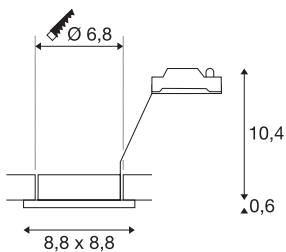

## DOLIX OUT QPAR51

square, silver-grey

The DOLIX OUT high-voltage recessed ceiling light is made from aluminium and is equipped with a glass for protection against splashing water. Rated IP44 it can be used outdoors or in damp areas. Thanks to the already incorporated GU10 high-voltage socket, the DOLIX OUT recessed ceiling light is ready for direct connection to 230V mains supply.

## TECHNICAL DATA

Item no.:	1001171
Socket	GU10
Lamp	QPAR51
Number of sockets	1
Lamps included	0
Primary nominal voltage	220-240V ~50/60Hz mA/V
Length	8.8 cm
Width	8.8 cm
Height	11.0 cm
Installation diameter	6.8 cm
Installation depth	11.0 cm
Net weight	0.21 kg
Gross weight	0.249 kg
IP Code	IP 65
Safety class	II
Impact resistance class	IK02
Impact resistance	0,200000000000000001 Joule
Assembly	Recessed
Assembly details	Ceiling
Wattage	50 W
Color	grey
BIG WHITE Page	402