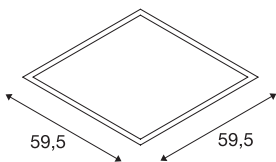

TECHNICAL DATA

Item no.:	1001443
Secondary power / secondary voltage	10001050 mA/V
Length	59.5 cm
Width	59.5 cm
Height	1.3 cm
Installation depth	5.0 cm
Net weight	3.7 kg
Gross weight	3.959 kg
IP Code	IP 20
Safety class	III
Assembly	Recessed
Assembly details	Ceiling, Ceiling with Acc.
Wattage	35 W
Lumen	3700 lm
Colour temperature	3000 Kelvin
Beam angle	90 °
Color	white
CRI	>80
UGR ≤	19
Binning	6
LXXBXX data	70/50
Service life	30000 h