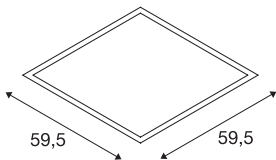

TECHNICAL DATA

Item no.:	1001444
Lamps included	0
Secondary power / secondary voltage	10001050 mA/V
Length	59.5 cm
Width	59.5 cm
Height	1.3 cm
Installation depth	5.0 cm
Net weight	3.7 kg
Gross weight	3.959 kg
IP Code	IP 20
Safety class	III
Assembly	Recessed
Assembly details	Ceiling,Ceiling with Acc.
Wattage	35 W
Lumen	3700 lm
Colour temperature	4000 Kelvin
Beam angle	90 °
Color	white
CRI	>80
UGR ≤	19
Binning	6
LXXBXX data	70/50