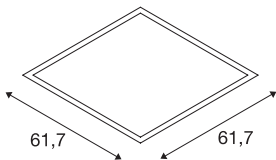

TECHNICAL DATA

Item no.:	1001445
Lamps included	0
Secondary power / secondary voltage	10001050 mA/V
Length	61.7 cm
Width	61.7 cm
Height	1.3 cm
Installation depth	5.0 cm
Net weight	4.0 kg
Gross weight	4.28 kg
IP Code	IP 20
Safety class	III
Assembly	Recessed
Assembly details	Ceiling,Ceiling with Acc.
Wattage	35 W
Lumen	3700 lm
Colour temperature	3000 Kelvin
Beam angle	90 °
Color	white
CRI	>80
UGR ≤	19
Binning	6
LXXBXX data	70/50