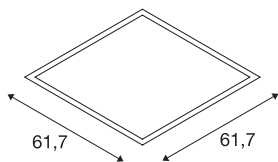

### TECHNICAL DATA

|                                     |                           |
|-------------------------------------|---------------------------|
| Item no.:                           | 1001446                   |
| Lamps included                      | 0                         |
| Secondary power / secondary voltage | 10001050 mA/V             |
| Length                              | 61.7 cm                   |
| Width                               | 61.7 cm                   |
| Height                              | 1.3 cm                    |
| Installation depth                  | 5.0 cm                    |
| Net weight                          | 5.0 kg                    |
| Gross weight                        | 5.45 kg                   |
| IP Code                             | IP 20                     |
| Safety class                        | III                       |
| Assembly                            | Recessed                  |
| Assembly details                    | Ceiling,Ceiling with Acc. |
| Wattage                             | 35 W                      |
| Lumen                               | 3700 lm                   |
| Colour temperature                  | 4000 Kelvin               |
| Beam angle                          | 90 °                      |
| Color                               | white                     |
| CRI                                 | >80                       |
| UGR ≤                               | 19                        |
| Binning                             | 6                         |
| LXXBXX data                         | 70/50                     |