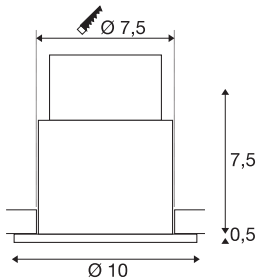

VARU QPAR51 DL

outdoor recessed ceiling light, black/white, IP20/65

The innovative VARU recessed fitting impresses with its high IP65 protection class. The downlights can therefore also be used outdoors as well as in rooms with high humidity. The VARU series is available in several colours and with powerful, warm-white LEDs or a GU10 socket. The electrical connection of the version with a GU10 socket is made to the 230V mains power supply. An additional LED driver is required for the LED versions.

TECHNICAL DATA

Item no.:	1001931
Socket	GU10
Lamp	LED GU10 51mm
Number of sockets	1
Primary nominal voltage	220-240V ~50/60Hz mA/V
Height	8.0 cm
Diameter	10.0 cm
Installation diameter	7.5 cm
Installation depth	8.0 cm
Net weight	0.199 kg
Gross weight	0.258 kg
IP Code	IP 20 / IP 65
Safety class	II
Impact resistance class	IK02
Impact resistance	0,200000000000000001 Joule
Assembly	Recessed
Assembly details	Ceiling
Wattage	5 W
Color	white
BIG WHITE Page	403