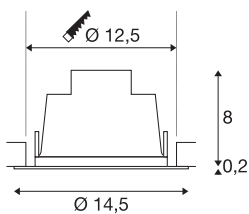

RILO DL

LED indoor recessed ceiling light, white/chrome, 3000/4000K, 14W

RILO series LED recessed ceiling lights impress with their innovative technology. The light colour can be adjusted via a switch during installation, and the UGR value is less than 19 and the CRI is greater than 90! The luminaire, which is available with a white housing, is connected directly to the 230V mains voltage supply.

TECHNICAL DATA

Item no.:	1001974
Primary nominal voltage	220-240V ~50/60Hz mA/V
Secondary power / secondary voltage	180 mA/V
Height	8.2 cm
Diameter	14.5 cm
Installation diameter	12.5 cm
Installation depth	9.0 cm
Net weight	0.28 kg
Gross weight	0.424 kg
IP Code	IP 20
Safety class	I
Assembly	Recessed
Assembly details	Ceiling
Wattage	13 W
Lumen	800 / 850 lm
Colour temperature	3000/4000 Kelvin
Beam angle	60 °
Color	white
CRI	>90
UGR ≤	19
Binning	4
LXXBXX data	70/50