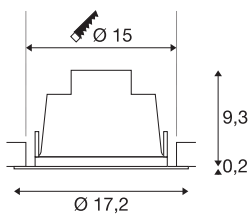

## RILO DL

LED indoor recessed ceiling light, white/chrome, 3000/4000K, 18W

RILO series LED recessed ceiling lights impress with their innovative technology. The light colour can be adjusted via a switch during installation, and the UGR value is less than 19 and the CRI is greater than 90! The luminaire, which is available with a white housing, is connected directly to the 230V mains voltage supply.

## TECHNICAL DATA

Item no.:	1001975
Primary nominal voltage	220-240V ~50/60Hz mA/V
Secondary power / secondary voltage	250 mA/V
Height	9.5 cm
Diameter	17.2 cm
Installation diameter	15.0 cm
Installation depth	10.0 cm
Net weight	0.372 kg
Gross weight	0.559 kg
IP Code	IP 20
Safety class	I
Assembly	Recessed
Assembly details	Ceiling
Wattage	18 W
Lumen	1200 / 1300 lm
Colour temperature	3000/4000 Kelvin
Beam angle	60 °
Color	white
CRI	>90
UGR ≤	19
Binning	4
LXXBXX data	70/50