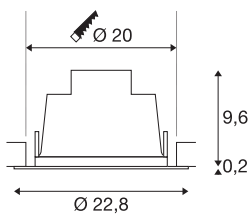

## RILO DL

LED indoor recessed ceiling light, white/chrome, 3000/4000K, 24W

RILO series LED recessed ceiling lights impress with their innovative technology. The light colour can be adjusted via a switch during installation, and the UGR value is less than 19 and the CRI is greater than 90! The luminaire, which is available with a white housing, is connected directly to the 230V mains voltage supply.

## TECHNICAL DATA

Item no.:	1001976
Primary nominal voltage	220-240V ~50/60Hz mA/V
Secondary power / secondary voltage	260 mA/V
Height	9.8 cm
Diameter	22.8 cm
Installation diameter	20.0 cm
Installation depth	11.0 cm
Net weight	0.559 kg
Gross weight	0.812 kg
IP Code	IP 20
Safety class	I
Assembly	Recessed
Assembly details	Ceiling
Wattage	21 W
Lumen	1550 / 1600 lm
Colour temperature	3000/4000 Kelvin
Beam angle	60 °
Color	white
CRI	>90
UGR ≤	19
Binning	4
LXXBXX data	70/50