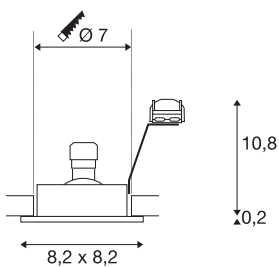

## NEW TRIA 68 square

indoor recessed ceiling light, QPAR51, black, 50W

The square, high-voltage version of our popular NEW TRIA recessed fitting series is available with white, black or brushed aluminium housings. The rotation range of this recessed spot guarantees you the ability to individually focus its light beam, regardless of whether you choose to use halogen or LED retrofit lamps. Specifically designed for a hole diameter of 68 mm, the NEW TRIA 68 recessed fitting is supplied ready for direct connection to the 230V alternating current. The scope of delivery of the product includes clip and leaf springs for convenient adaptation to the respective fitting situation.

## TECHNICAL DATA

|                         |                 |
|-------------------------|-----------------|
| Item no.:               | 1001994         |
| Socket                  | GU10            |
| Lamp                    | QPAR51          |
| Number of sockets       | 1               |
| Primary nominal voltage | 230V ~50Hz mA/V |
| Tilt range              | 30 °            |
| Length                  | 8.2 cm          |
| Width                   | 8.2 cm          |
| Height                  | 11.0 cm         |
| Installation diameter   | 7.0 cm          |
| Installation depth      | 13.5 cm         |
| Net weight              | 0.173 kg        |
| Gross weight            | 0.204 kg        |
| IP Code                 | IP 20           |
| Safety class            | II              |
| Assembly                | Recessed        |
| Assembly details        | Ceiling         |
| Wattage                 | 50 W            |
| Color                   | black           |
| BIG WHITE Page          | 420             |