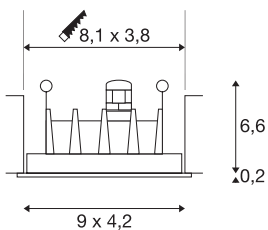

TECHNICAL DATA

Item no.:	1002104
Number of different light outlets	1
Secondary power / secondary voltage	700 mA/V
Length	9.0 cm
Width	4.2 cm
Height	6.8 cm
Installation length	8.1 cm
Installation width	3.8 cm
Installation depth	10.0 cm
Net weight	0.19 kg
Gross weight	0.203 kg
IP Code	IP 20
Safety class	III
Assembly	Recessed
Assembly details	Ceiling
Wattage	4.28 W
Lumen	280 lm
Colour temperature	3000 Kelvin
Beam angle	45 °
Color	white
CRI	>80
UGR ≤	19