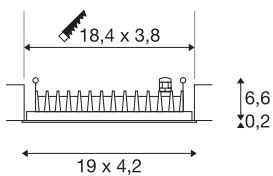

TECHNICAL DATA

Item no.:	1002105
Number of different light outlets	1
Secondary power / secondary voltage	700 mA/V
Length	19.5 cm
Width	4.2 cm
Height	6.8 cm
Installation length	18.4 cm
Installation width	3.8 cm
Installation depth	10.0 cm
Net weight	0.395 kg
Gross weight	0.471 kg
IP Code	IP 20
Safety class	III
Assembly	Recessed
Assembly details	Ceiling
Wattage	10.675 W
Lumen	640 lm
Colour temperature	3000 Kelvin
Beam angle	45 °
Color	white
CRI	>80
UGR ≤	19