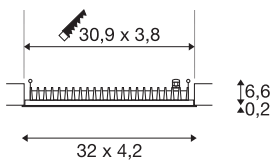

TECHNICAL DATA

Item no.:	1002106
Number of different light outlets	1
Secondary power / secondary voltage	700 mA/V
Length	32.0 cm
Width	4.2 cm
Height	6.8 cm
Installation length	30.9 cm
Installation width	3.8 cm
Installation depth	10.0 cm
Net weight	0.612 kg
Gross weight	0.722 kg
IP Code	IP 20
Safety class	III
Assembly	Recessed
Assembly details	Ceiling
Wattage	21.35 W
Lumen	1240 lm
Colour temperature	3000 Kelvin
Beam angle	45 °
Color	white
CRI	>80
UGR ≤	19